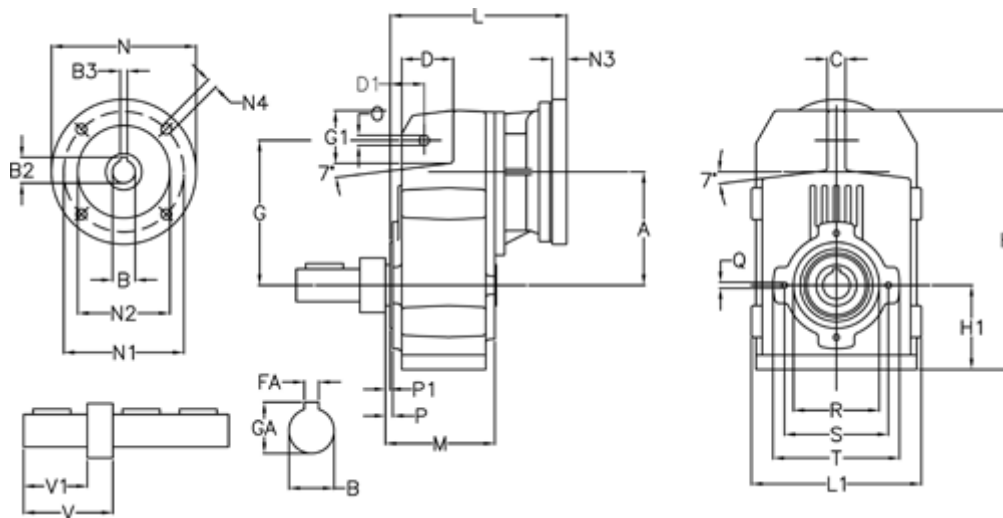

Article number: 29560424011220

Description: Shaft mounted gear
A413R-240,1-P63B5

Measures

A = 175.75	FA = 12	M = 144.0	Q = M12x19
B = 40	G = 218	N = 140	R = 130
B1 = 11	G1 = 97.5	N1 = 115	S = 165
B2 = 12.8	GA = 43.0	N2 = 95	T = 200
B3 = 4	H = 389.0	N4 = M8x19	V = 112.5
C = 16	H1 = 116.0	O = 14	V1 = 80
D = 79.0	L = 246.0	P = 7.5	
D1 = 56.5	L1 = 242	P1 = 3.5	